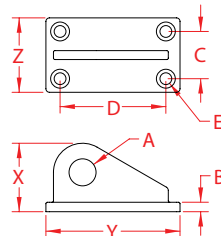

HEAVY DUTY TOW PAD EYE WITH BACKING PLATE

316 STAINLESS STEEL

Import

Precision
Cast

ITEM	A	B	C	D	E	FASTENER	X (height)	Y (length)	Z (width)	WT (lb)	PACKAGING TYPE	EACH (qty)	INNER (qty)	CARTON (qty)	UPC
S3718-0000	0.60"	0.26"	1.25"	2.80"	0.30"	#14	1.96"	3.55"	2.00"	0.80	POLYBAG	1	1	50	791506057789

NOTE:
HEAVY DUTY PAD EYE PROVIDES A THRU-HULL BOW ATTACHMENT FOR SMALL CRAFT TOWING.
BACKING PLATE SOLD WITH TOW PAD EYE FOR MAXIMUM LOAD DISTRIBUTION.
ALL DIMENSIONS ARE NOMINAL (+/- 3%) AND ARE SUBJECT TO CHANGE WITHOUT NOTICE.